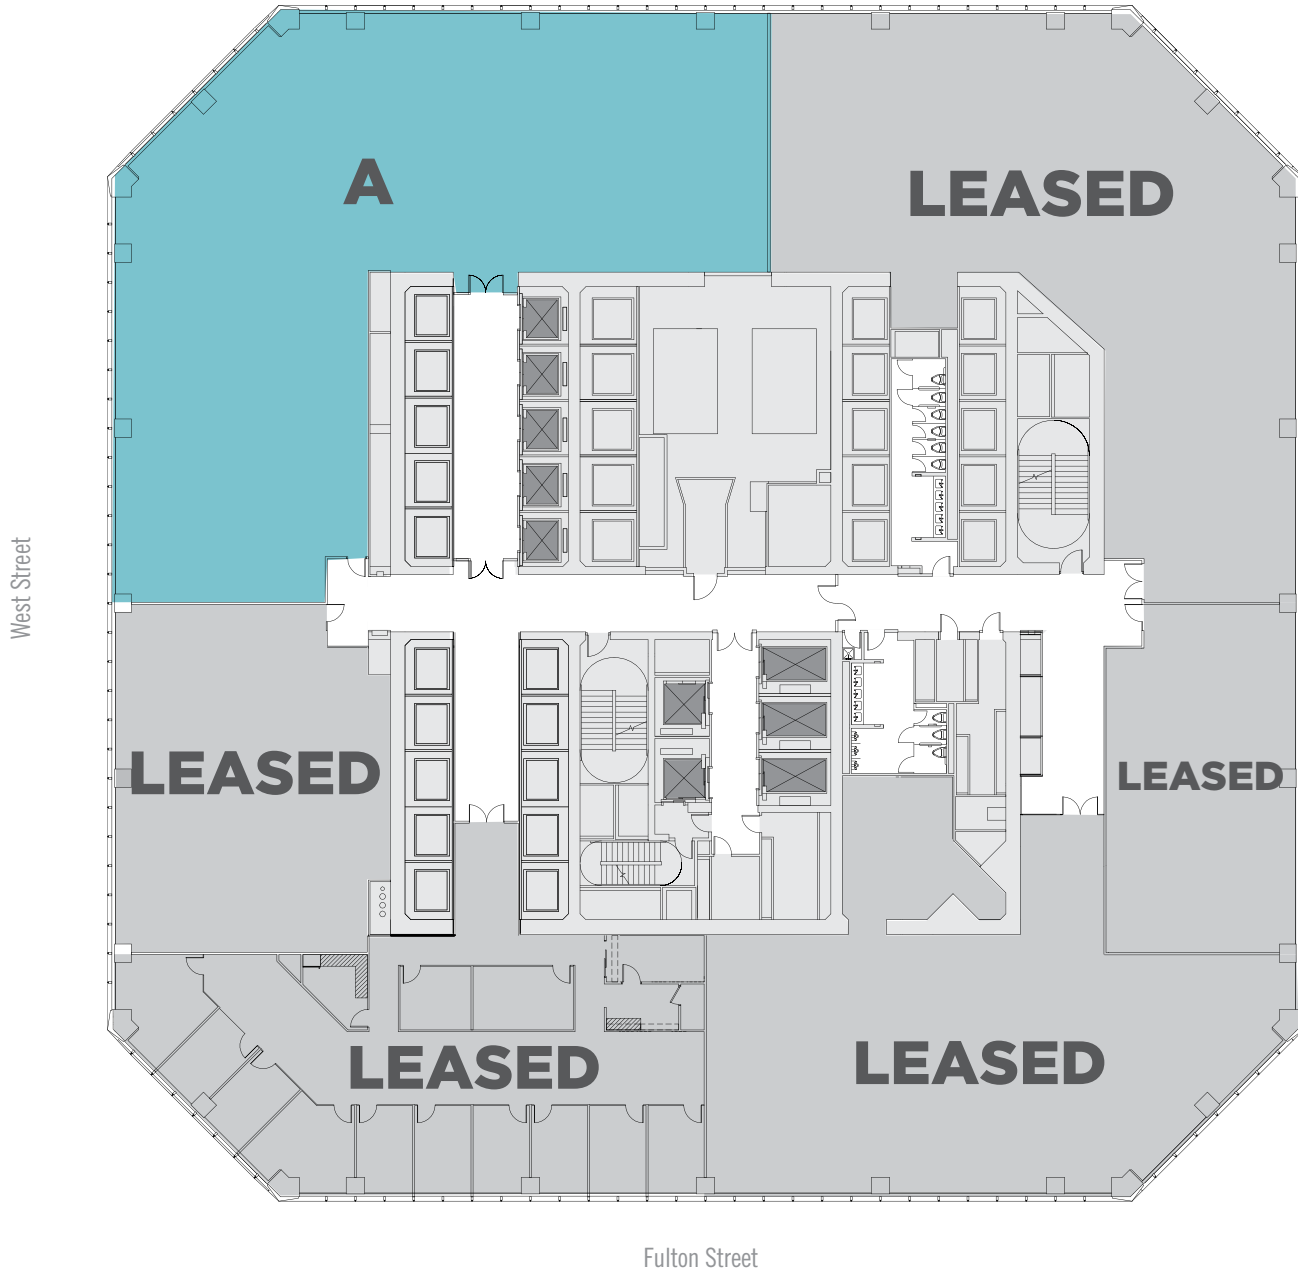

# One World Trade Center

## 45<sup>th</sup> Floor - Suite A

Sq.Ft.: 12,698 RSF  
1,180 SQM

Type: Office

Vesey Street

- AVAILABLE
- MECHANICAL
- ELEVATORS

**The Durst Organization**  
One World Trade Center  
Suite 45E  
New York, NY 10007