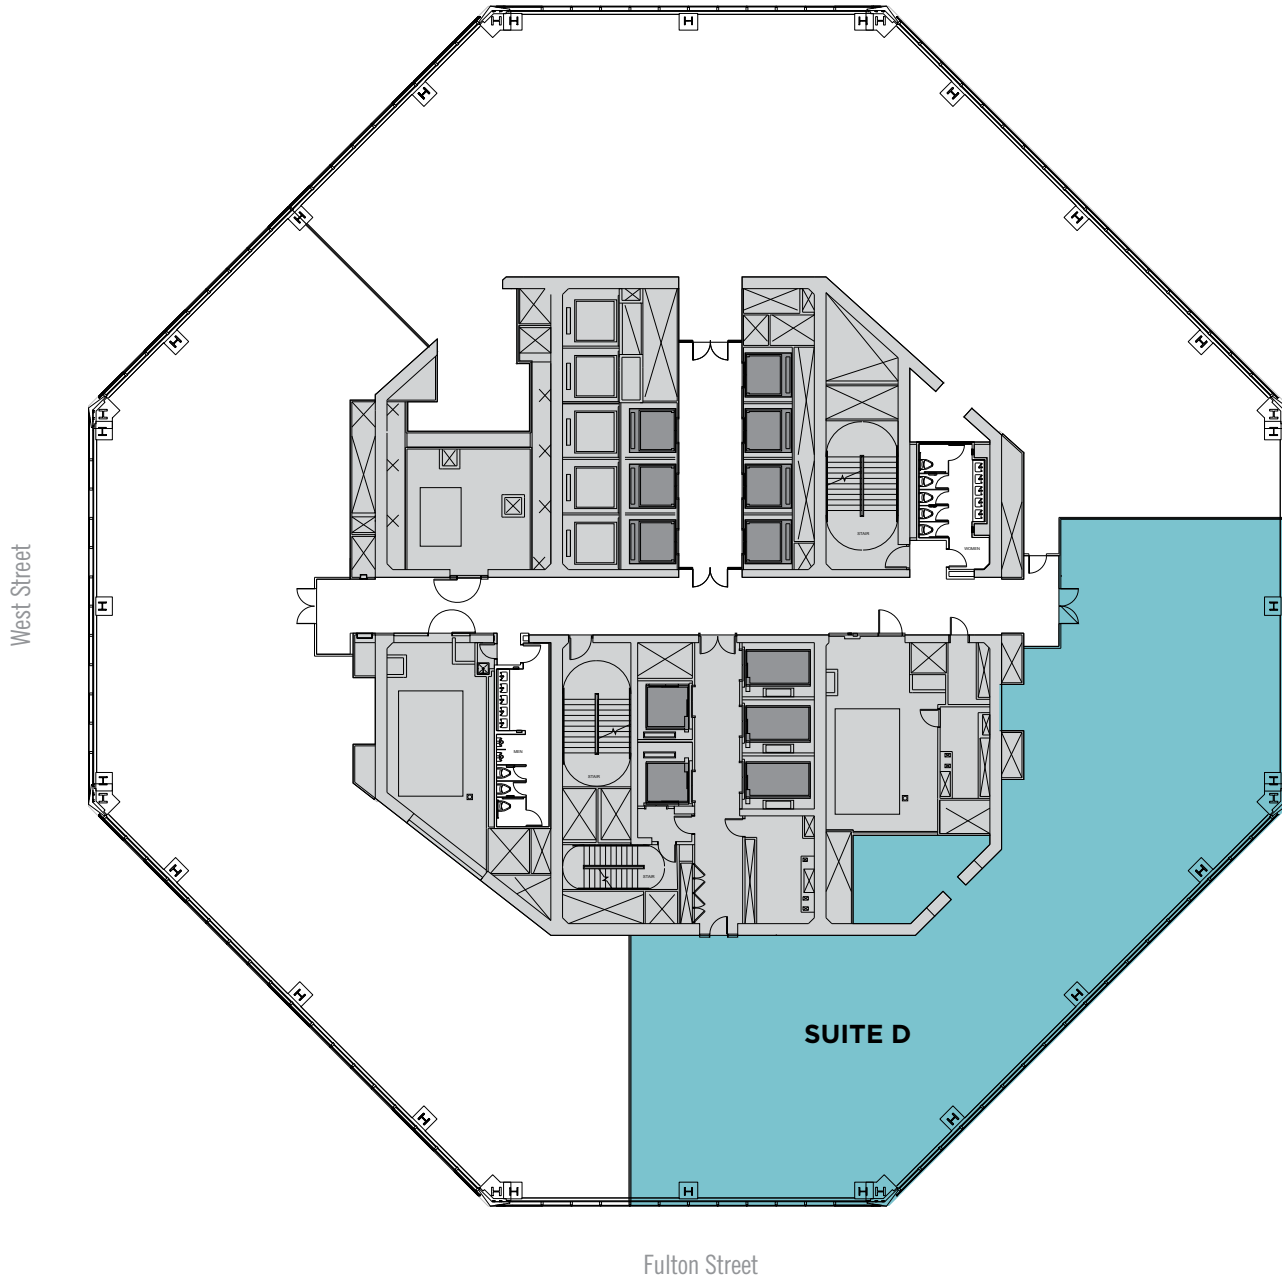

One World Trade Center

79th Floor—Suite D

Sq. Ft.: 11,034 RSF
1,025 SQM

Type: Office

Vesey Street

- AVAILABLE
- MECHANICAL
- ELEVATORS

The Durst Organization
One World Trade Center
Suite 45E
New York, NY 10007