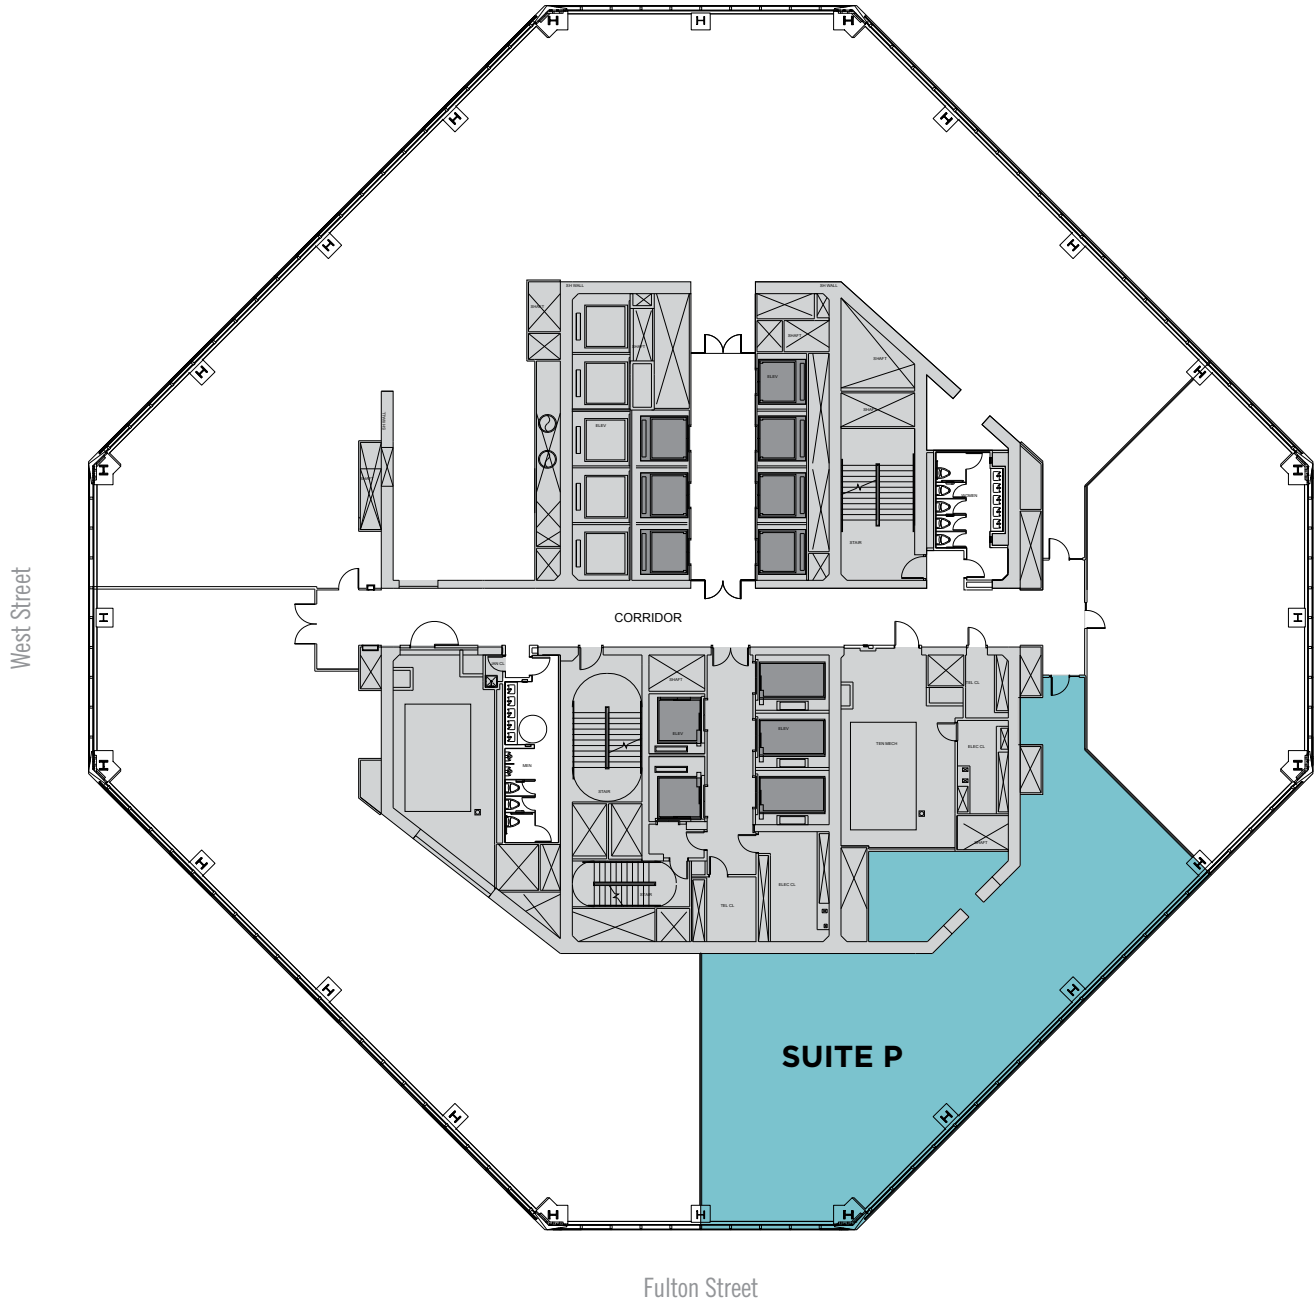

One World Trade Center

86th Floor—Suite P

Sq. Ft.: 6,130 RSF
570 SQM

Type: Office

Vesey Street

- AVAILABLE
- MECHANICAL
- ELEVATORS

The Durst Organization
One World Trade Center
Suite 45E
New York, NY 10007