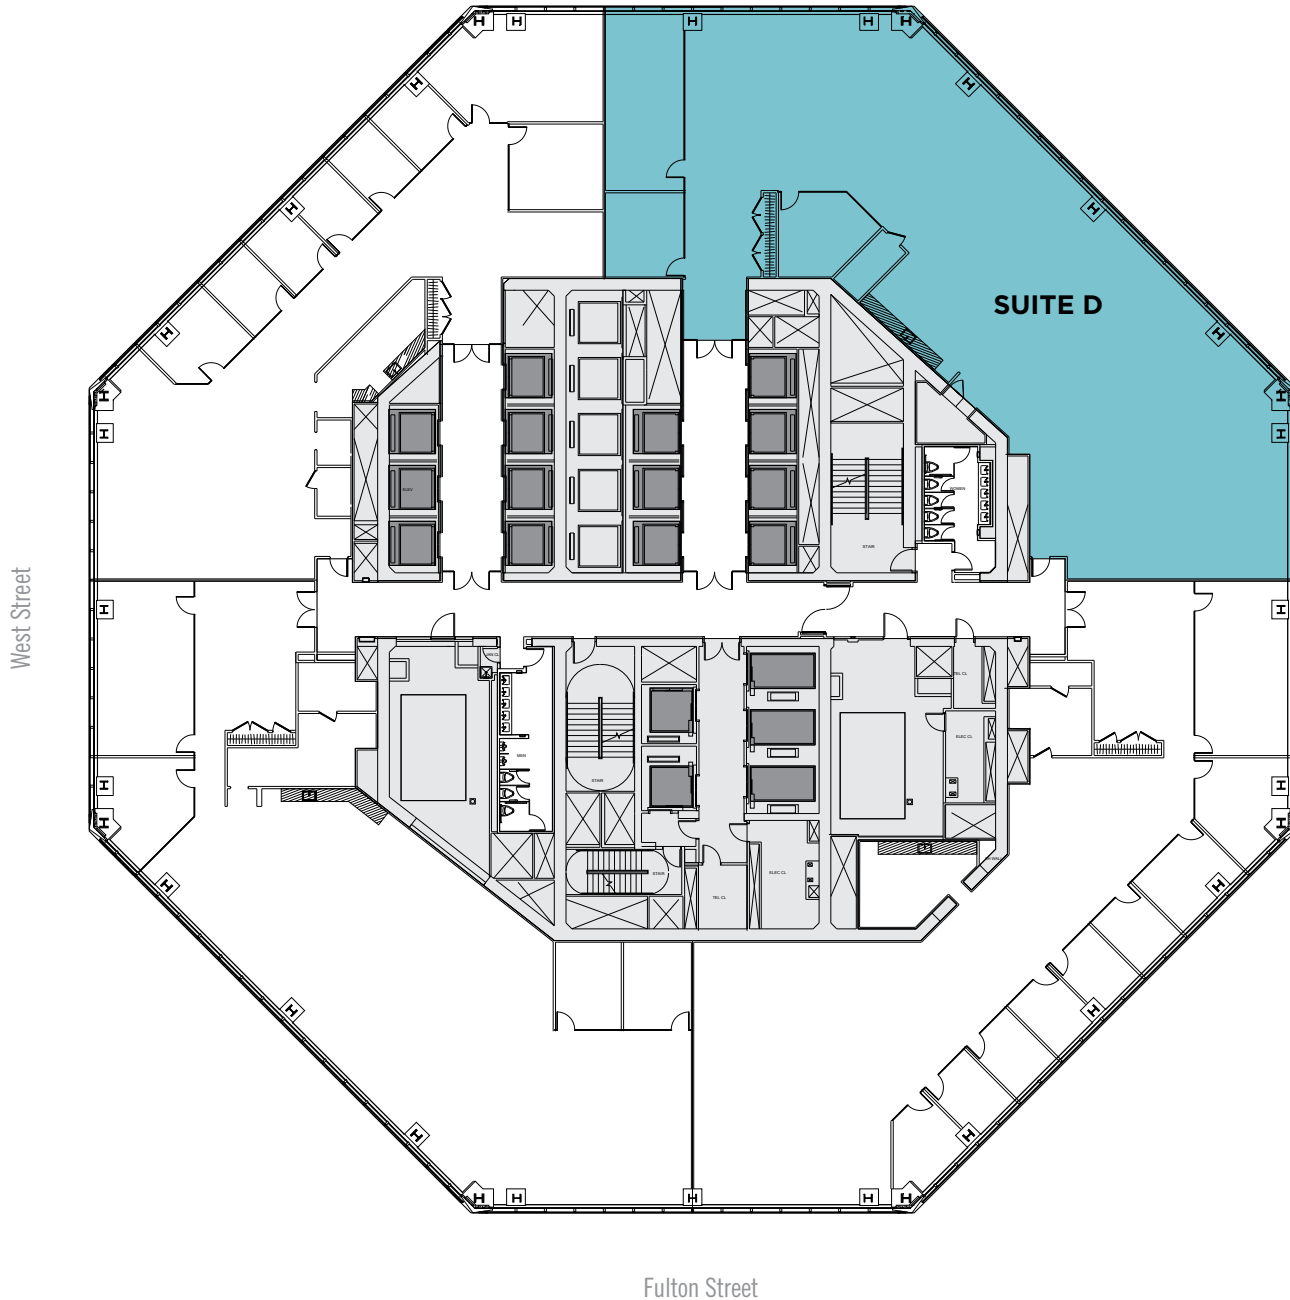

One World Trade Center

76th Floor—Suite D

Sq. Ft.: 10,847 RSF
1,008 SQM

Type: Office

Vesey Street

- AVAILABLE
- MECHANICAL
- ELEVATORS

The Durst Organization
One World Trade Center
Suite 45E
New York, NY 10007