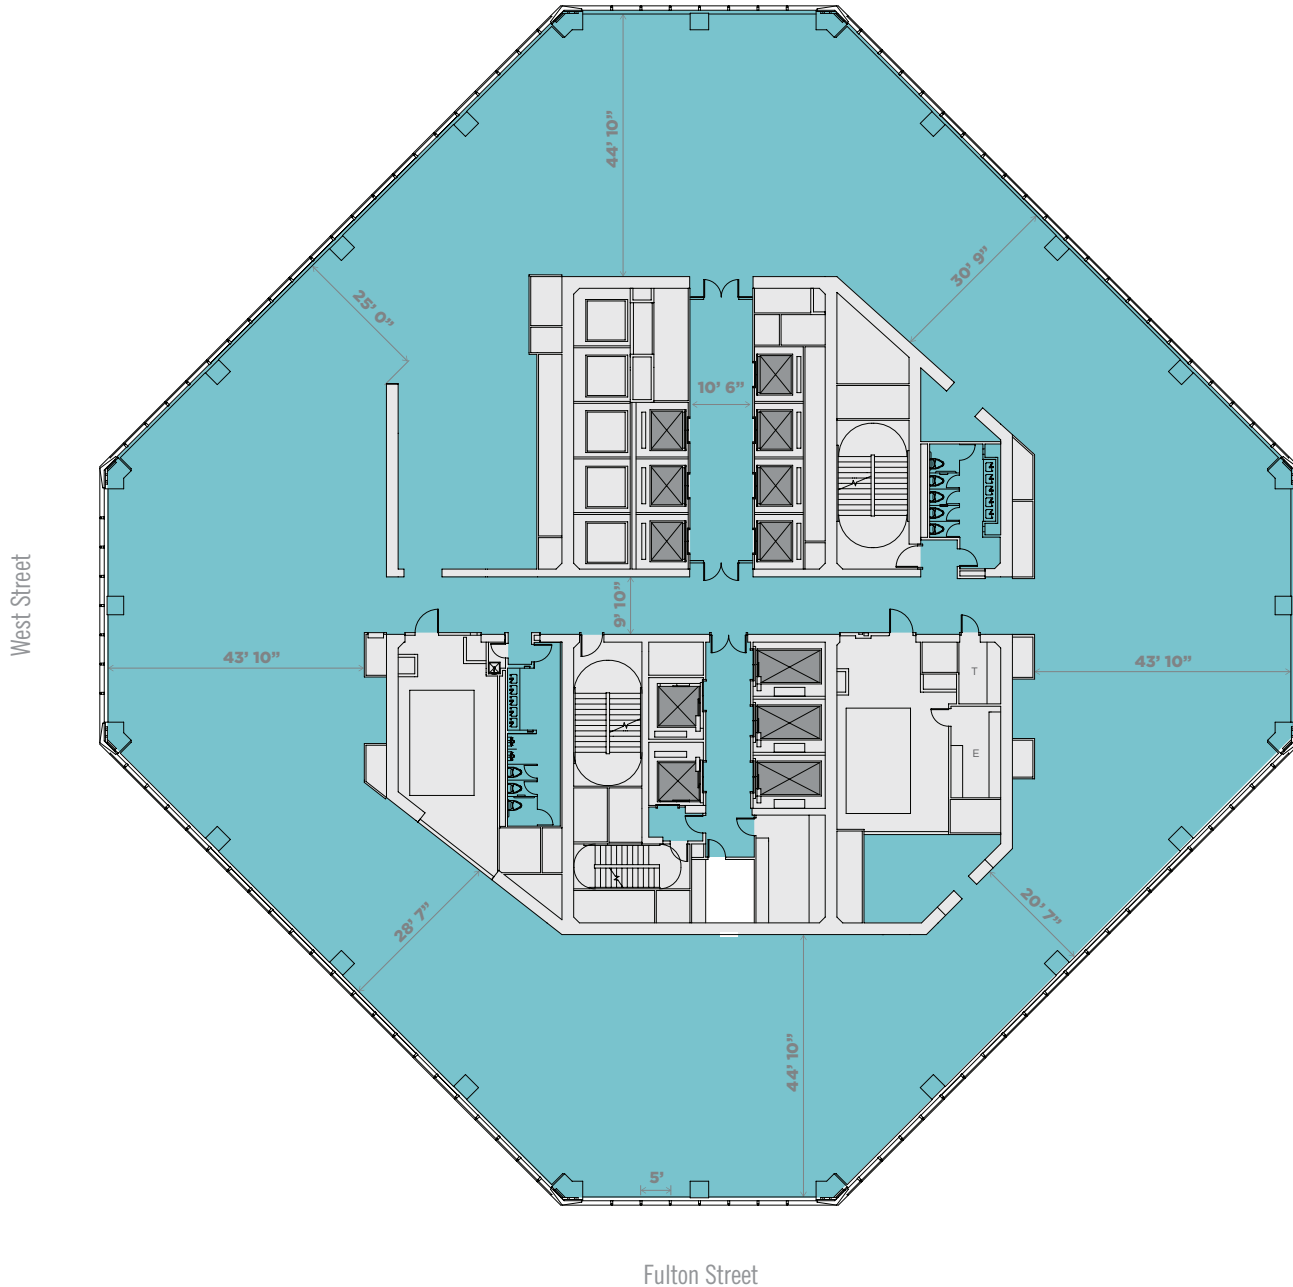

# One World Trade Center

## Entire 88<sup>th</sup> Floor

Sq. Ft.: 34,382 RSF  
3,194 SQM

Type: Office

Vesey Street

- AVAILABLE
- MECHANICAL
- ELEVATORS

**The Durst Organization**  
One World Trade Center  
Suite 45E  
New York, NY 10007