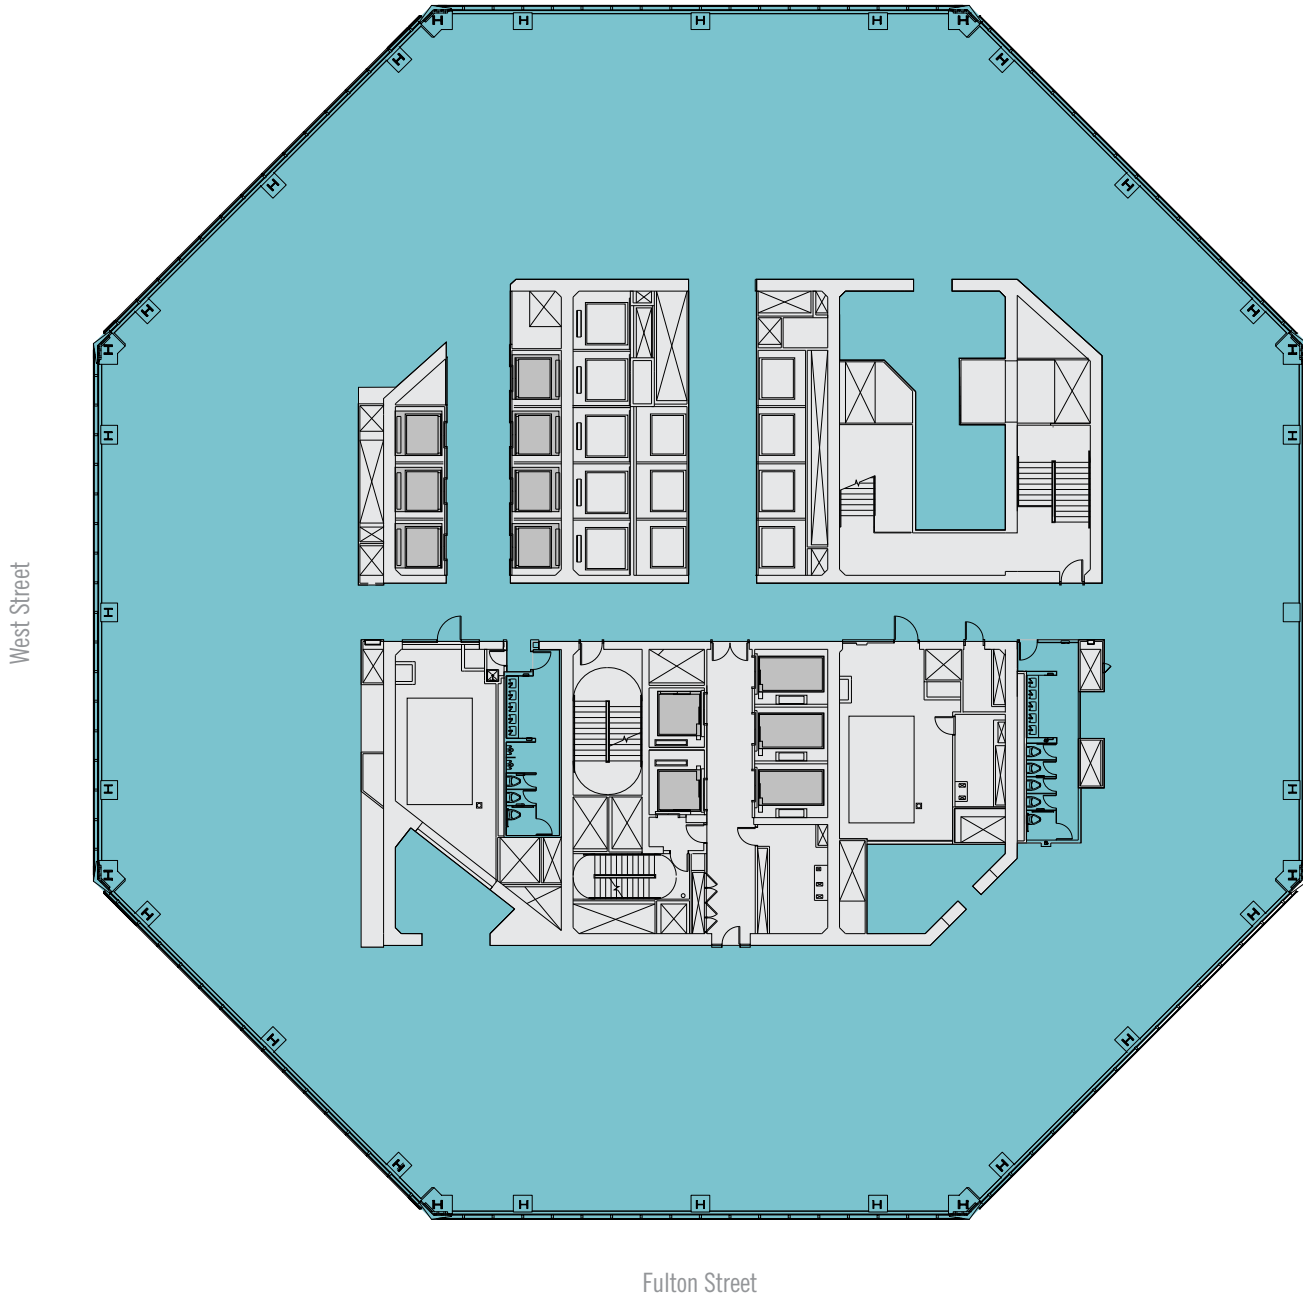

One World Trade Center

Entire 69th Floor

Sq. Ft.: 40,958 RSF
3,805 SQM

Type: Office

Vesey Street

- AVAILABLE
- MECHANICAL
- ELEVATORS

The Durst Organization
One World Trade Center
Suite 45E
New York, NY 10007