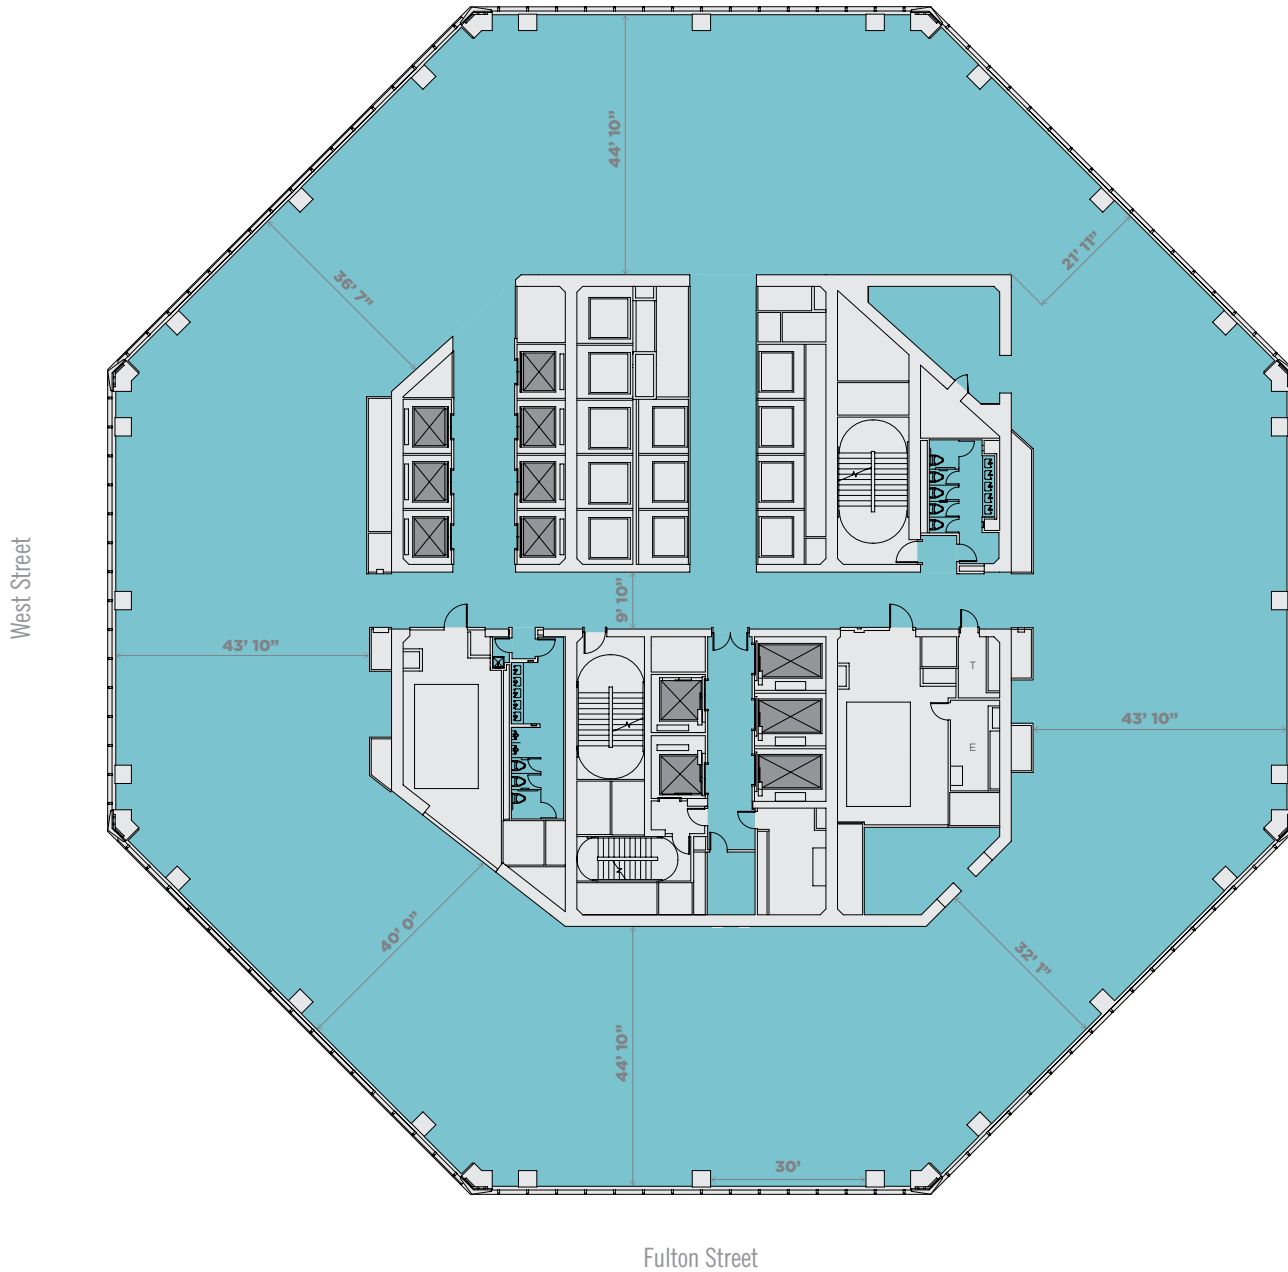

One World Trade Center

Entire 74th Floor

Sq. Ft.: 39,759 RSF
3,694 SQM

Type: Office

Vesey Street

- AVAILABLE
- MECHANICAL
- ELEVATORS

The Durst Organization
One World Trade Center
Suite 45E
New York, NY 10007