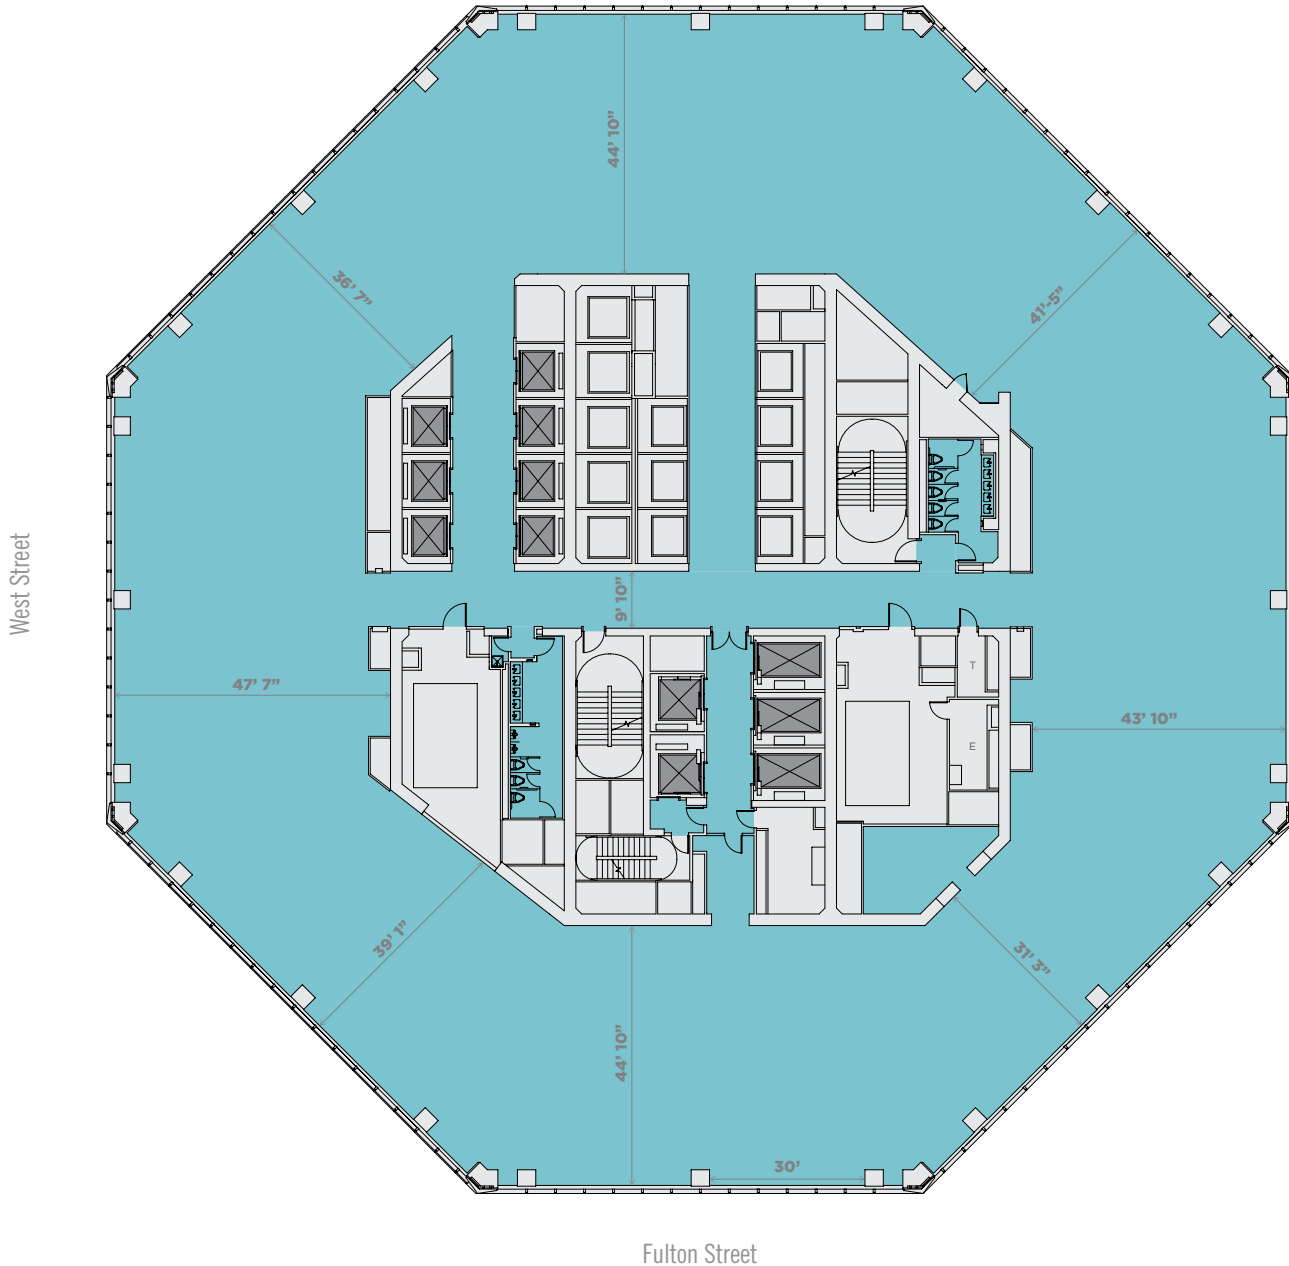

One World Trade Center

Entire 75th Floor

Sq. Ft.: 39,359 RSF
3,657 SQM

Type: Office

Vesey Street

- AVAILABLE
- MECHANICAL
- ELEVATORS

The Durst Organization
One World Trade Center
Suite 45E
New York, NY 10007