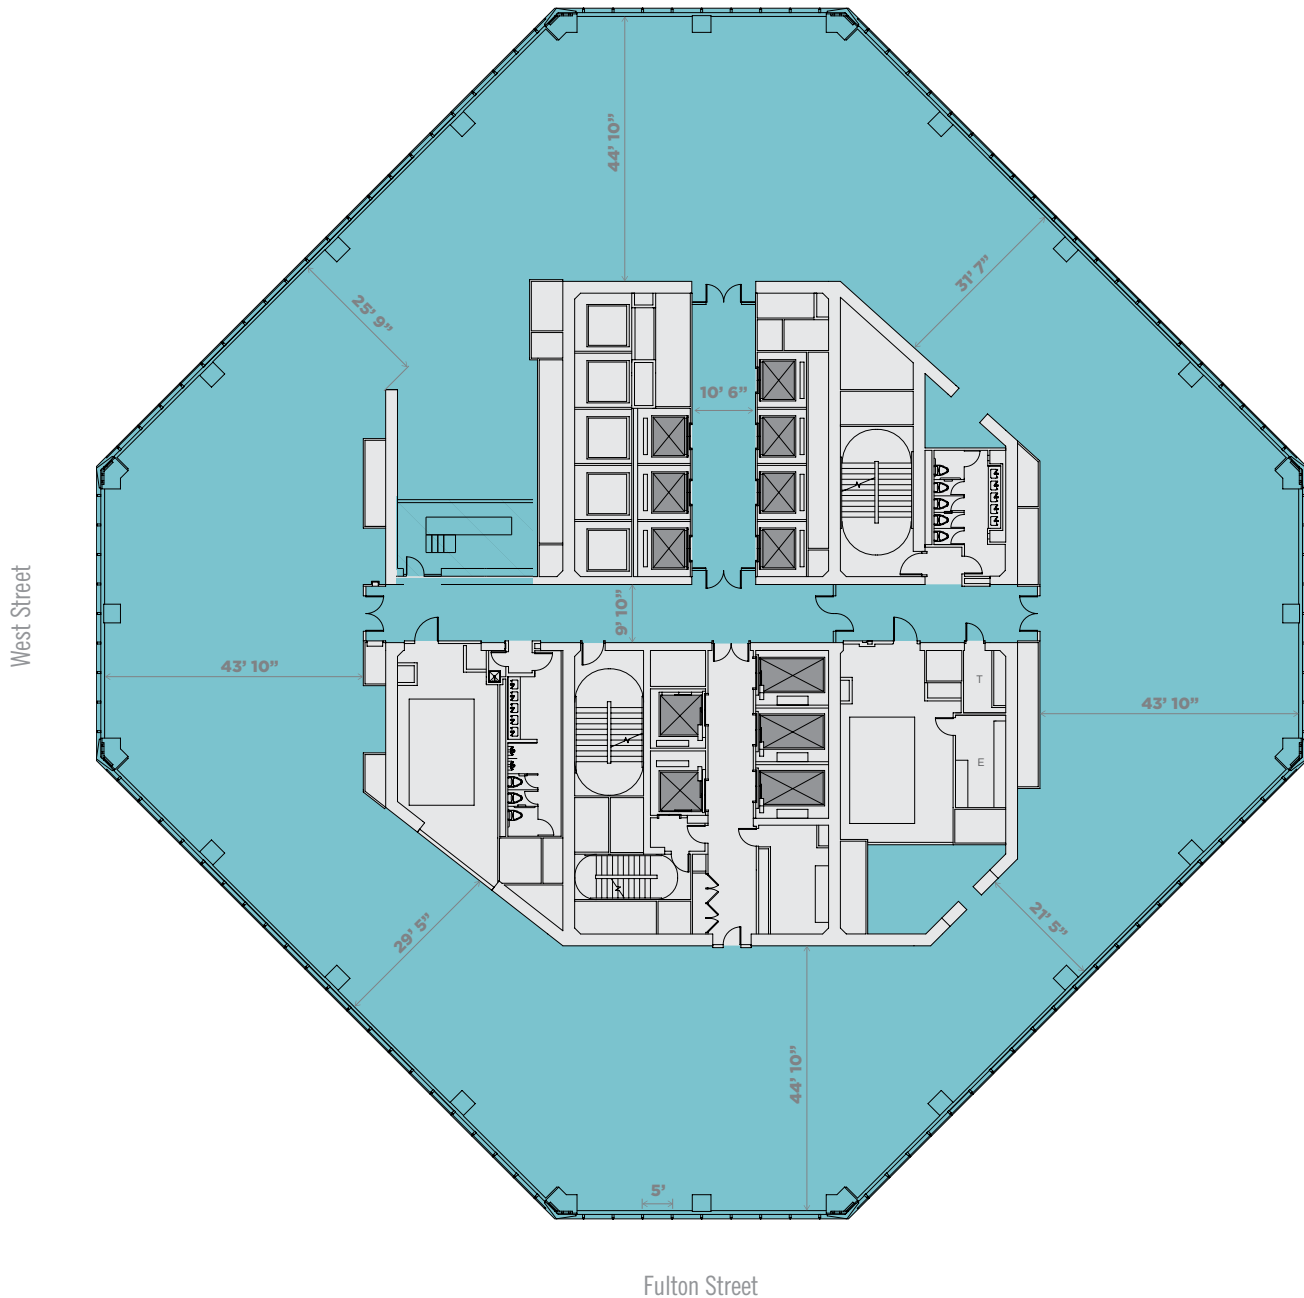

One World Trade Center

Entire 87th Floor

Sq. Ft.: 34,279 RSF
3,231 SQM

Type: Office

Vesey Street

- AVAILABLE
- MECHANICAL
- ELEVATORS

The Durst Organization
One World Trade Center
Suite 45E

Primary Property Contacts:
Eric Engelhardt 212.667.8704 EEngelhardt@durst.org
Karen Kuznick 212.667.8705 KKuznick@durst.org
David A. Falk 212.372.2271 DFalk@ngkf.com