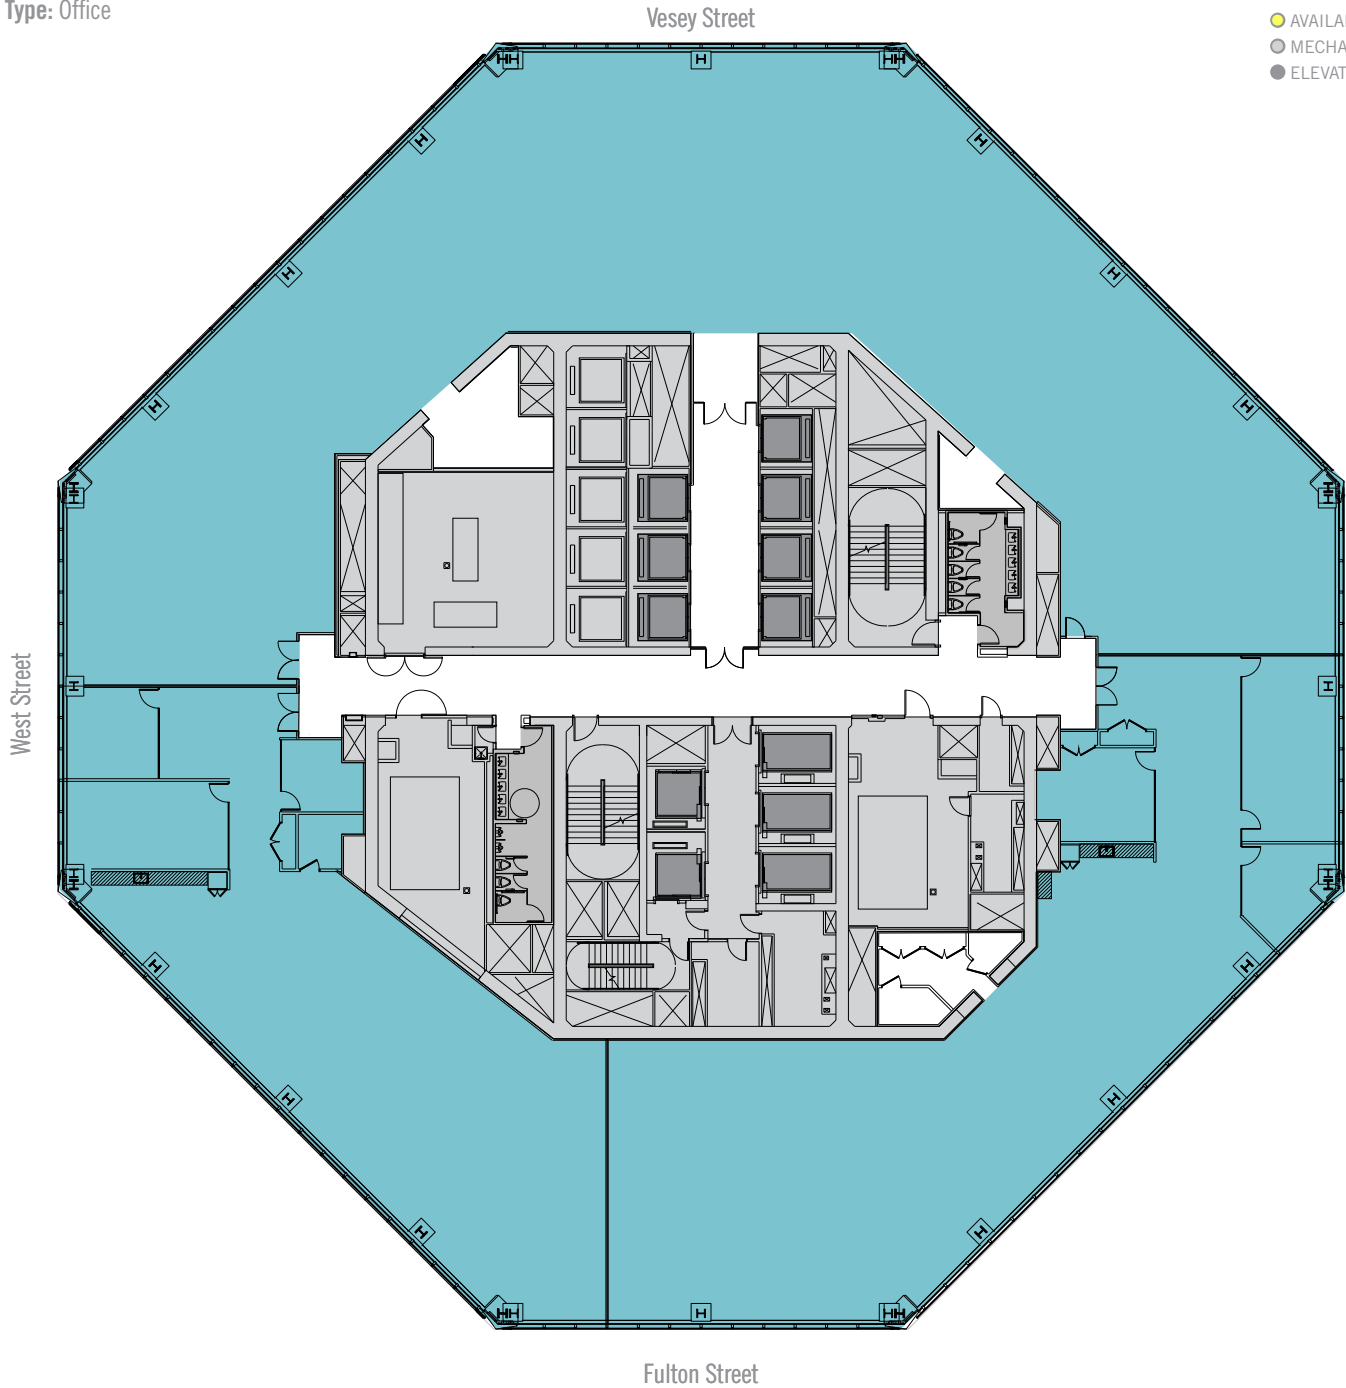

One World Trade Center

80th Floor

Sq. Ft.: 36,960 RSF
3,434 SQM

Type: Office

- AVAILABLE
- MECHANICAL
- ELEVATORS

The Durst Organization
One World Trade Center
Suite 45E
New York, NY 10007

Primary Property Contacts: