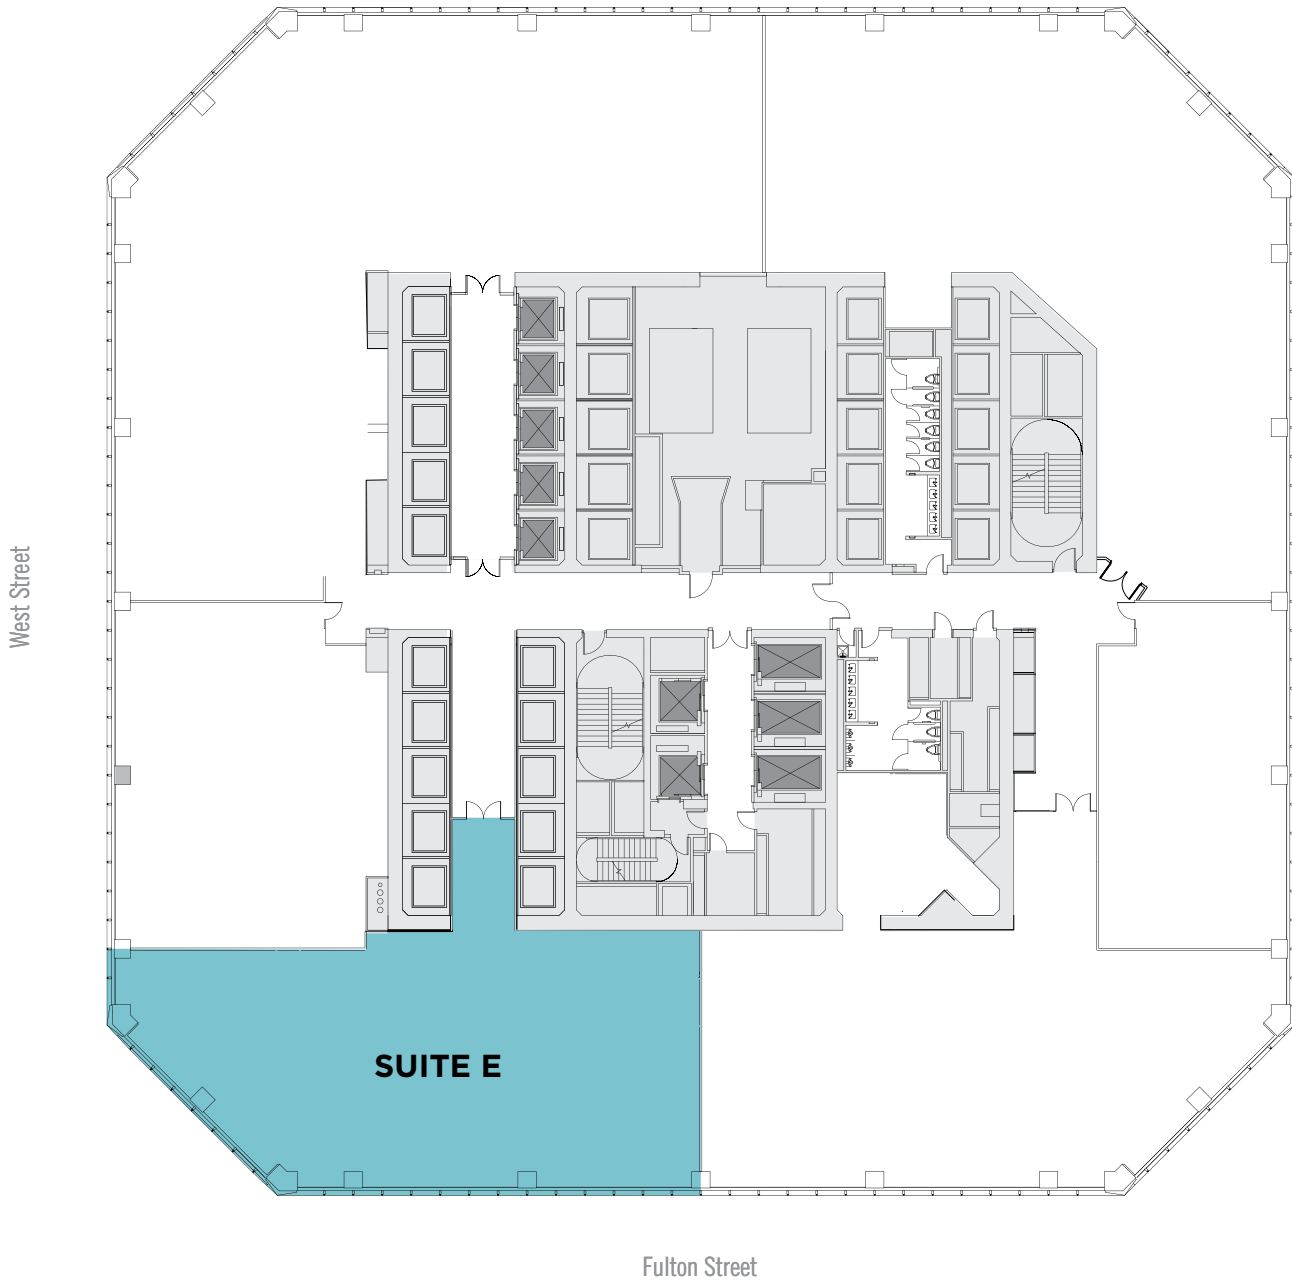

One World Trade Center

45th Floor - Suite E

Sq. Ft.: 7,540 RSF
700 SQM

Type: Office

Vesey Street

- AVAILABLE
- MECHANICAL
- ELEVATORS

The Durst Organization
One World Trade Center
Suite 45E
New York, NY 10007