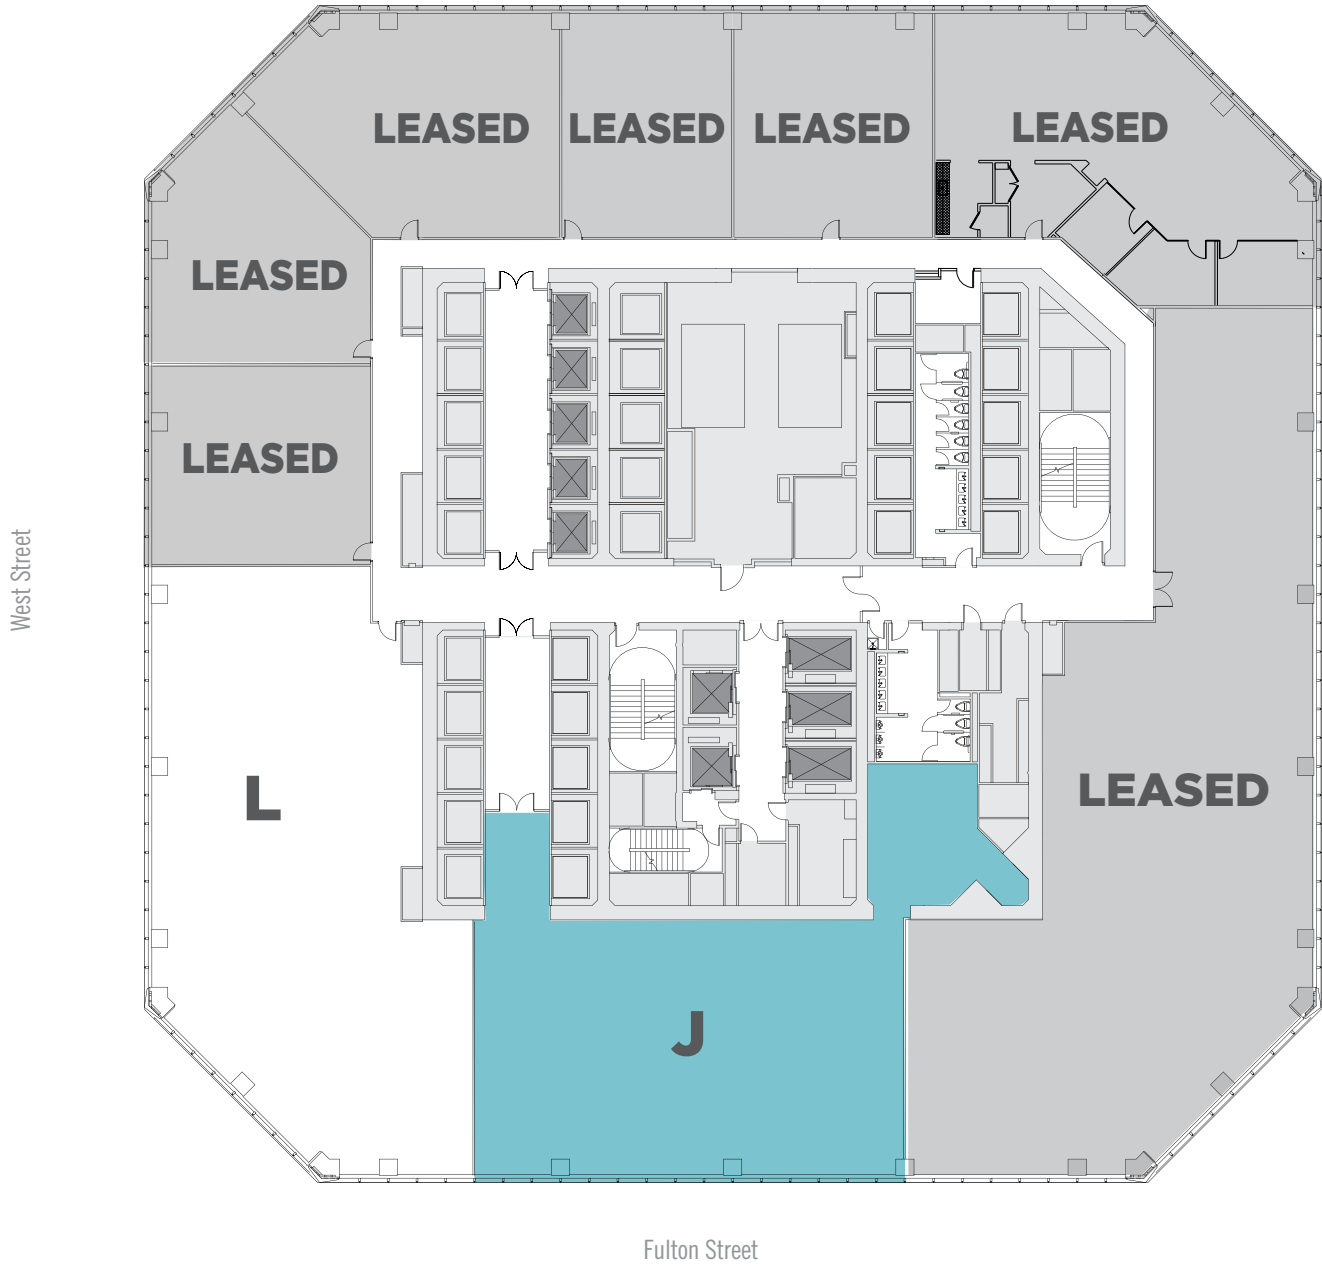

# One World Trade Center

## 46<sup>th</sup> Floor - Suite J

Sq. Ft.: 7,530 RSF  
700 SQM

Type: Office

Vesey Street

- AVAILABLE
- MECHANICAL
- ELEVATORS

**The Durst Organization**  
One World Trade Center  
Suite 45E  
New York, NY 10007